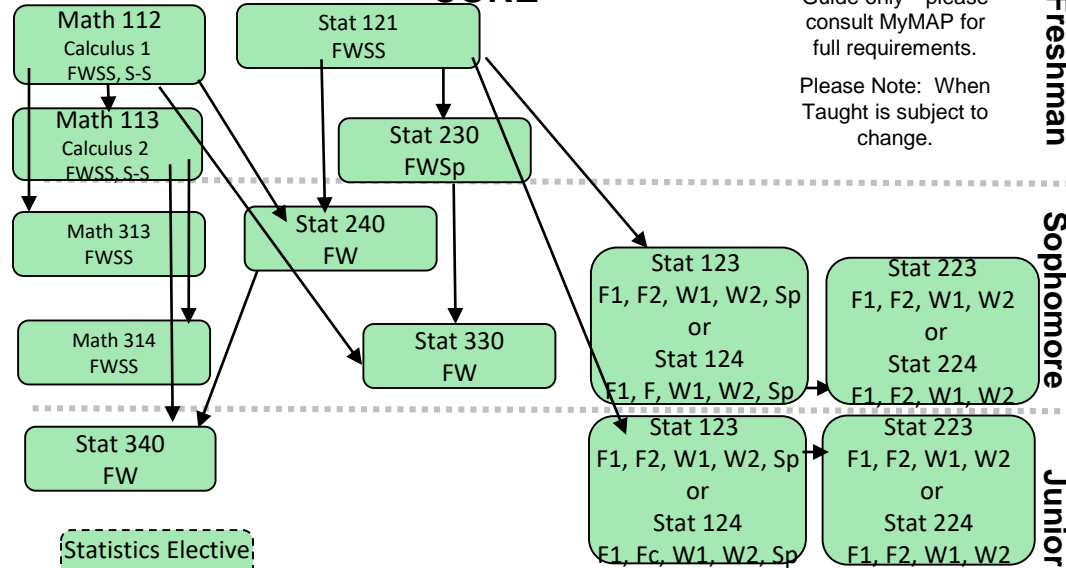

BYU Statistics: Statistical Science Emphasis

Requirements / Prerequisites 2018-2019 Academic Year

Major (47 Hours)

- No more than three hours of credit below C- is allowed for major courses.
- Complete the following: Stat 121.
- Complete the following courses: Math 112 and Math 113.
- Complete the following courses: Stat 123, Stat 124, Stat 223, Stat 224, Stat 230, Stat 240, Stat 330, Stat 340
- Complete the following courses: Math 313 and Math 314.
- Complete 6 Elective hours from the following:
Stat 125, Stat 126, Stat 226, Stat 234, Stat 251, Stat 274, Stat 377, Stat 381, Stat 420, Stat 421, Stat 435, Stat 437, Stat 451, Stat 462, Stat 466, Stat 469, Stat 475, Stat 477, Stat 495R, Stat 496R, Stat 497R, Stat 531, Stat 538.
- Complete 6 Elective hours from the following (courses used in requirement 5 will not double count in requirement 6):
C S 142, IS 515, IS 520, Math 334, Math 341, Math 342, Stat 125, Stat 126, Stat 226, Stat 234, Stat 251, Stat 274, Stat 377, Stat 381, Stat 420, Stat 421, Stat 435, Stat 437, Stat 451, Stat 462, Stat 466, Stat 469, Stat 475, Stat 477, Stat 495R, Stat 496R, Stat 497R, Stat 531, Stat 538

Guide only—please consult MyMAP for full requirements.

Please Note: When Taught is subject to change.

Freshman

Sophomore

Junior

Senior

Choose 6 credits

Choose 6 credits