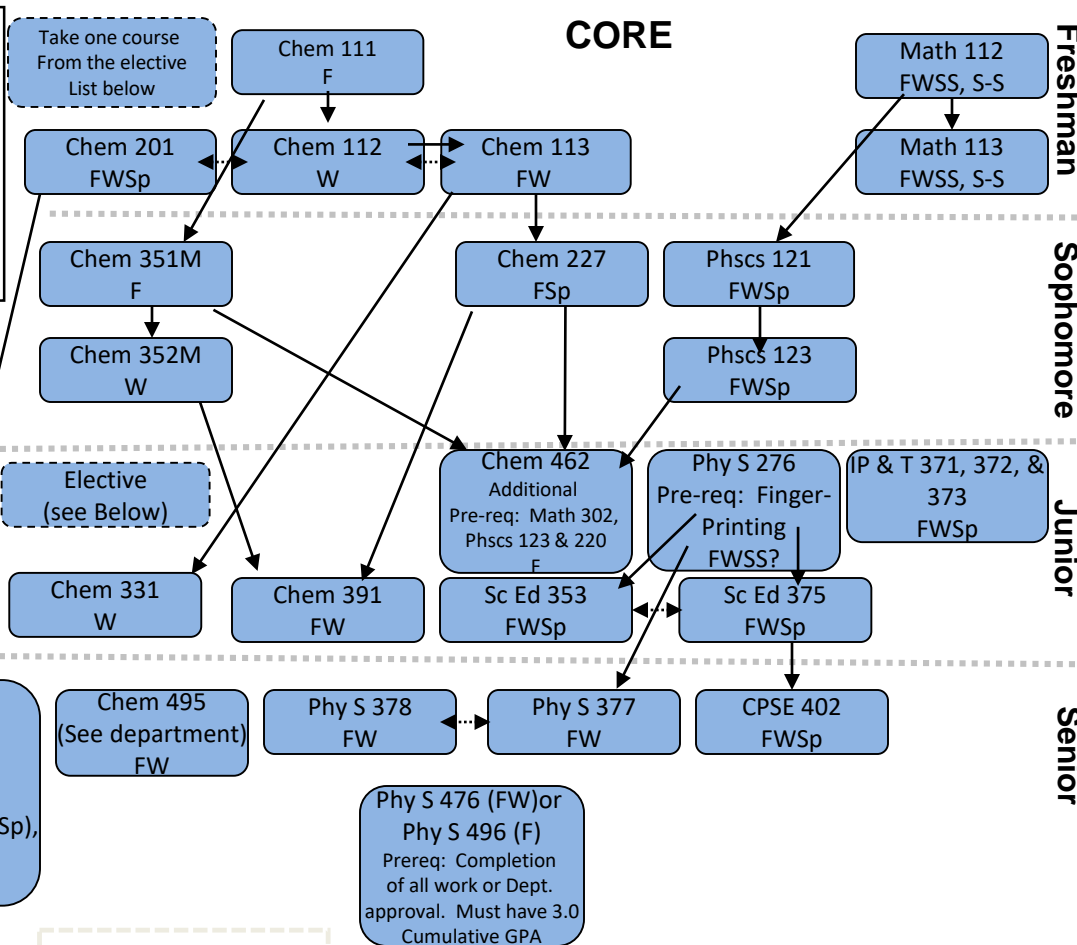

Chemistry Education BS

Requirements / Prerequisites
2017-2018 Academic Year

Major (82.5 Hours)

- Grades below C in professional education courses or content courses will not be accepted. Teacher candidates must have a cumulative 3.0 GPA.
- Final 10 hours of chemistry credit must be taken in residence at BYU.
- Complete the following: Chem 111, Chem 112, Chem 113, Chem 201, Chem 227, Chem 331, Chem 351M, Chem 352M, Chem 391, Chem 462, Chem 495.
- Complete the following: Math 112, Math 113, Phscs 121, Phscs 123.
- Complete three hours from the following: Chem 354, Chem 464, Chem 465, Chem 497R.
- Complete 6 hours from the following electives: Biol 100, Chem 463, Chem 481M, Geol 101 or Geol 111, Math 290, Math 302, Math 313, Math 334, Phil 423, Phscs 127, Phscs 137, Phscs 140, Phscs 145, PWS 150.
- Complete the Professional Education Component: CPSE 402, IP&T 371, IP&T 372, IP&T 373, Phy S 276, Phy S 377, Phy S 378, Sc Ed 353, Sc Ed 375. Note: FBI clearance is required for Phy S 276.
- Complete 12 hours from the following: Phy S 476 or Phys 496.

Minor (26.5-28.5 Hours)

- Grades below C in professional education courses or content courses will not be accepted. Teacher candidates must have a 3.0 cumulative GPA.
- Complete one of the following options:
 - Chem 111, Chem 112, Chem 113 or
 - Chem 105, Chem 106, Chem 107.
- Complete one of the following: Chem 201, Chem 351, Chem 352, Chem 353.
- Complete one course of the following: Chem 223, Chem 227, Chem 462, Chem 463, Chem 481.
- Complete the following: Phy S 377
- Complete Sc Ed 477R

Freshman
Sophomore
Junior
Senior

Complete 6 hours of the following Electives

Biol 100
FWSS

Chem 481M
Pre-req: Chem 352(M) & PdBio 120 or Bio 130
F

Math 302
Pre-req: Math 113
FW

Phil 423R
Pre-Req: Phy S 100 & Phil 300
See Department